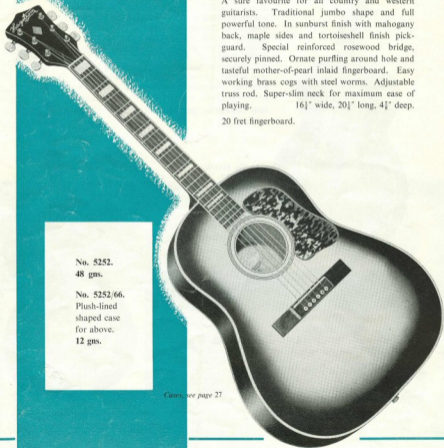

## COUNTRY-WESTERN

A sure favourite for all country and western guitarists. Traditional jumbo shape and full powerful tone. In sunburst finish with mahogany back, maple sides and tortoiseshell finish pick-guard. Special reinforced rosewood bridge, securely pinned. Ornate purfling around hole and tasteful mother-of-pearl inlaid fingerboard. Easy working brass cogs with steel worms. Adjustable truss rod. Super-slim neck for maximum ease of playing. 16 $\frac{1}{2}$ " wide, 20 $\frac{1}{2}$ " long, 4 $\frac{1}{4}$ " deep.

20 fret fingerboard.

No. 5252.  
48 gms.

No. 5252/66.  
Plush-lined  
shaped case  
for above.  
12 gms.

Cases, see page 27