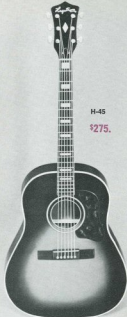

H-45E  
\$325.

H-45  
\$275.

H-22  
\$165.

H-11  
\$129<sup>99</sup>

### H-45 Country Western Guitar

**Size:** 16" body; 4<sup>1</sup>/<sub>2</sub>" deep  
The proven favorite for its deep resonance, strong powerful tonal sounds and quality appearance.

- Slim, fast action neck with adjustable rod
- Close grain Spruce top with luxurious Mahogany back and sides
- Edges and sound-hole beautifully inlaid and bound
- Smartly shaped shell pick guard
- 3 piece Mahogany neck with cross-grain inlay
- Bound rosewood fingerboard with mother-of-pearl inlay
- Pearl inlaid headpiece
- Deluxe, individually enclosed machine heads
- Rosewood pin bridge
- Chrome alloy steel strings.

### H-11 Concert Folk Guitar

**Size:** 14<sup>1</sup>/<sub>2</sub>" body; 3<sup>1</sup>/<sub>8</sub>" deep  
• Slim-sleek fast action neck with patented "H" expander rod
- Close grained Spruce top with special bracing
- Back and sides of selected Mahogany
- Rosewood fingerboard
- Mahogany veneer headpiece
- Edges and sound hole beautifully inlaid and bound
- 18 frets
- Smartly shaped shell celluloid pick guard
- Hand rubbed mirror-like finish front and back
- Rosewood pin bridge
- Chrome alloy steel strings.