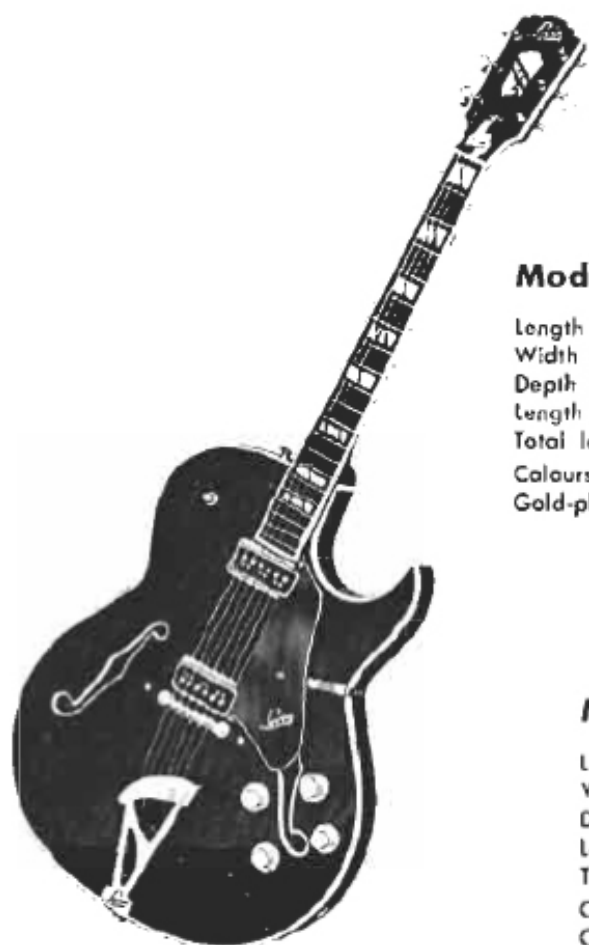

Semi-acoustic models

Model No. 340

Length of body	500 mm
Width " "	420 mm
Depth " side	50 mm
Length " scale	630 mm
Total length	1050 mm
Colours: natural coloured mahogany	
Gold-plated outfit	

Model No. 350

Length of body	470 mm
Width " "	370 mm
Depth " side	50 mm
Length " scale	630 mm
Total length	1000 mm
Colour: red or black	
Chrome-plated outfit	

Model No. 360

Length of body	470 mm
Width " "	370 mm
Depth " side	50 mm
Length " scale	630 mm
Total length	1000 mm
Colour: red or black	
Chrome-plated outfit	