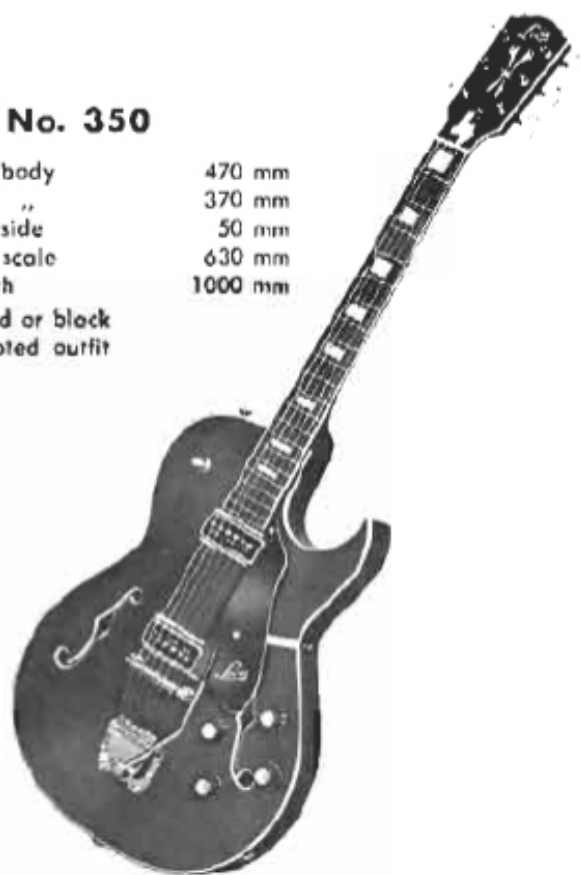

Semi-acoustic models

Model No. 340

Length of body	500 mm
Width " "	420 mm
Depth " side	50 mm
Length " scale	630 mm
Total length	1050 mm
Colours: natural coloured mahogany	
Gold-plated outfit	

Model No. 350

Length of body	470 mm
Width " "	370 mm
Depth " side	50 mm
Length " scale	630 mm
Total length	1000 mm
Colour: red or black	
Chrome-plated outfit	

Model No. 360

Length of body	470 mm
Width " "	370 mm
Depth " side	50 mm
Length " scale	630 mm
Total length	1000 mm
Colour: red or black	
Chrome-plated outfit	